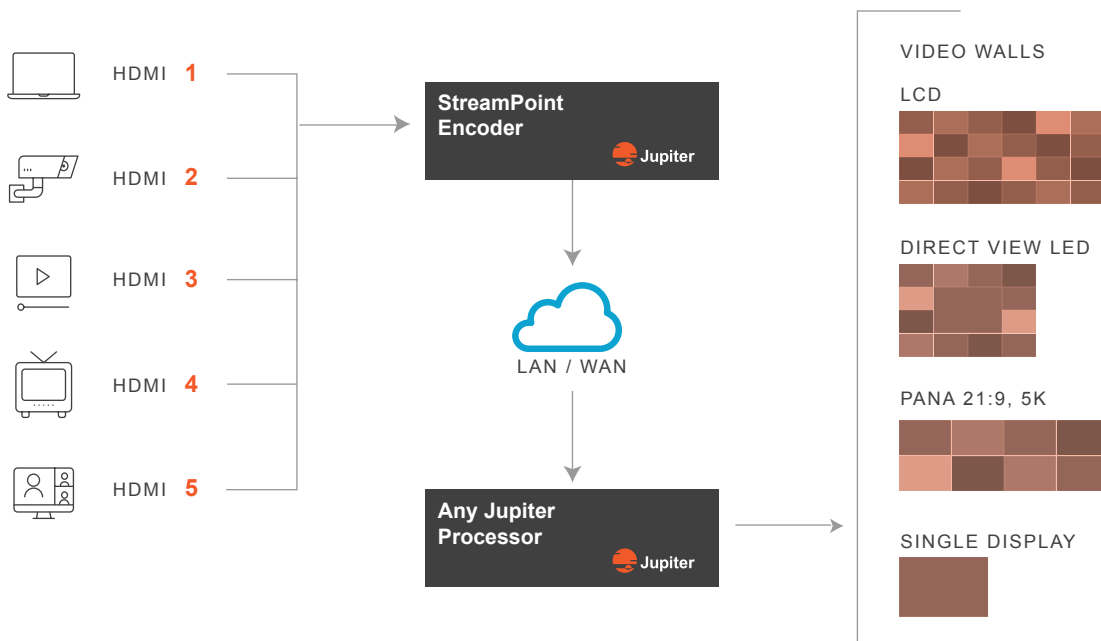

Architecture of a StreamPoint Installation